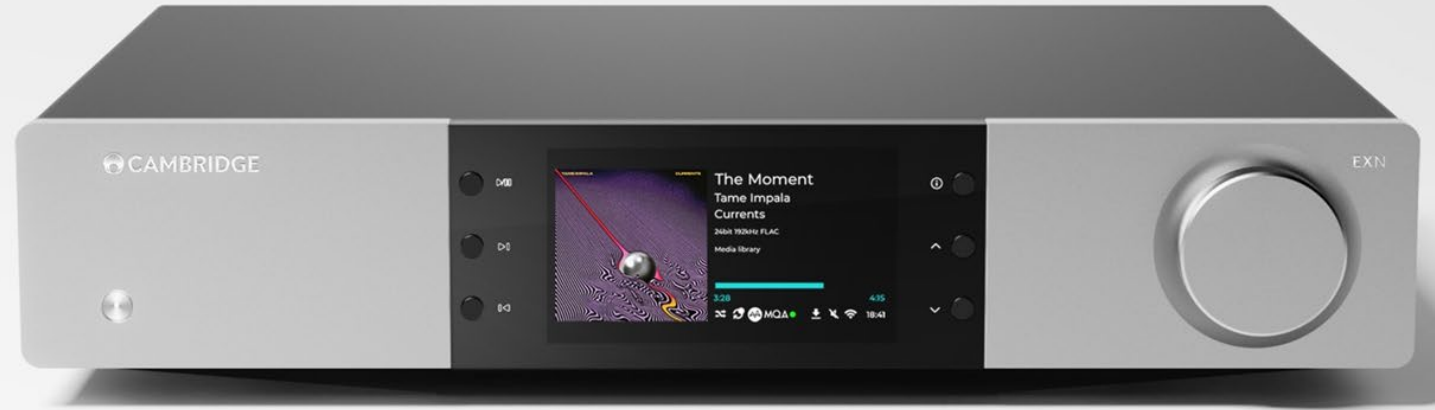

CAMBRIDGE

EXN100

Network Player

TV eARC

ESS Sabre ES9028Q2M DAC

Hand-picked components including premium Nisshinbo Muses Op Amps for incredible soundstage

Premium cosmetics and improved mechanical strength

Milled aluminium fascia panel

Large 5" hi-res colour display. 25% bigger than CXN100

Bluetooth 5 with aptX HD

Pre-amp capability, with improved external controls

USB, TOSLINK optical and S/PDIF digital inputs. Balanced XLR output

A versatile addition to any audio system.

Extensively tuned with premium components to deliver even greater precision and clarity.

The perfect partner to EXA100, and a versatile addition to any quality audio system.

eARC

streammagic

Chromecast built-in

Works with Apple AirPlay

Bluetooth

Hi-Res AUDIO

Qualcomm aptX HD

Spotify

TIDAL

DEEZER

qobuz

ROON ready

MQA